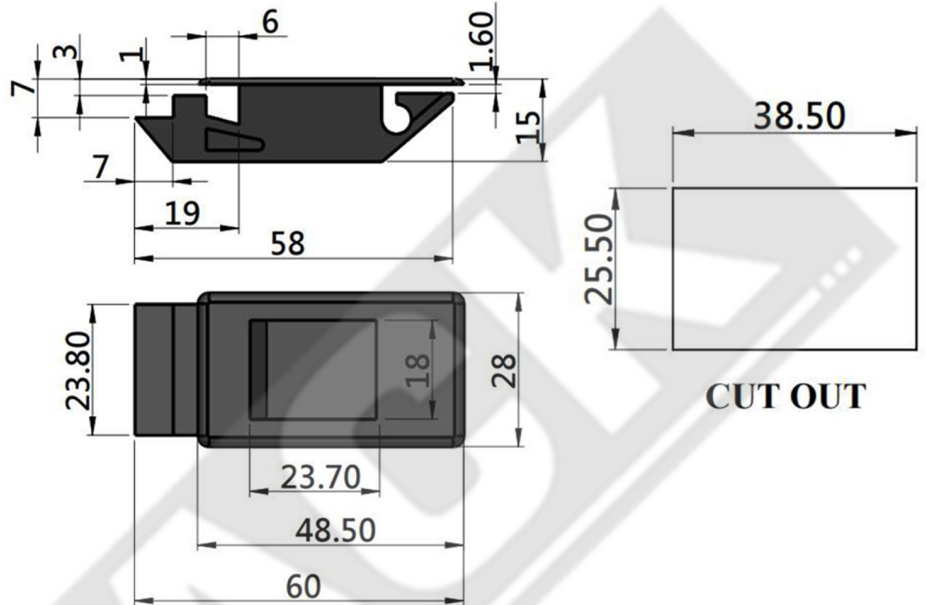

Photo View

MS 733 - 1

MS 733 - 3

3D Rendered View

MS 733

- Material: PA6 Body, Brass Key
- Finish: Matt Black

For Product Step File or 3D Model Send a Request Mail To info@nrack.com

MS 733 - 1